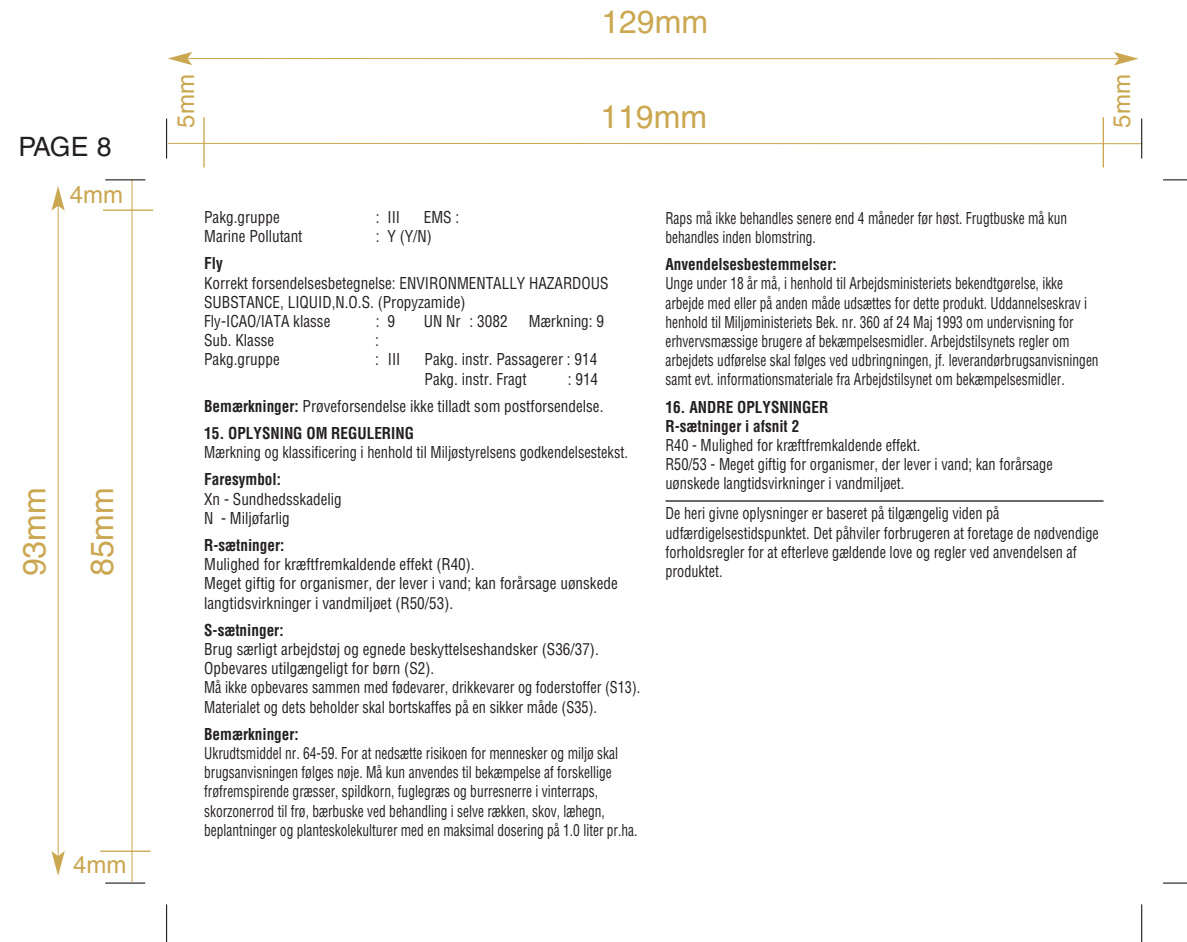

EU5554 - INNER PAGES AND PAGE GLUED TO BASE LABEL INPRINT ITALY

	Package MID : 199120/08 Trade Name : KERB 500 SC Country : DENMARK Region : NORDIC Size : 129x93mm Artwork Type : 3L INSEAL LEAFLET LABEL Label Support : LEAFLET LABEL	Specification : EU 5554 Standardisation Level : LEVEL 3 Printer : INPRINT ITALY Packing Location : MOZZANICA Level 70 Code : 00000000 AW Co-ordinator Code : EUNOR3 Operator Initials : BA	COLOUR REFERENCES Number of Colours used: 1 Process Black	QUALITY CHECK ☒ MANUAL ☐ DIGITAL PAGE ☐ DOCU PAGE
	seven Seven Worldwide Tel: (0044) 191 491777	SCP40781 Date: 12/10/05 Issue : B