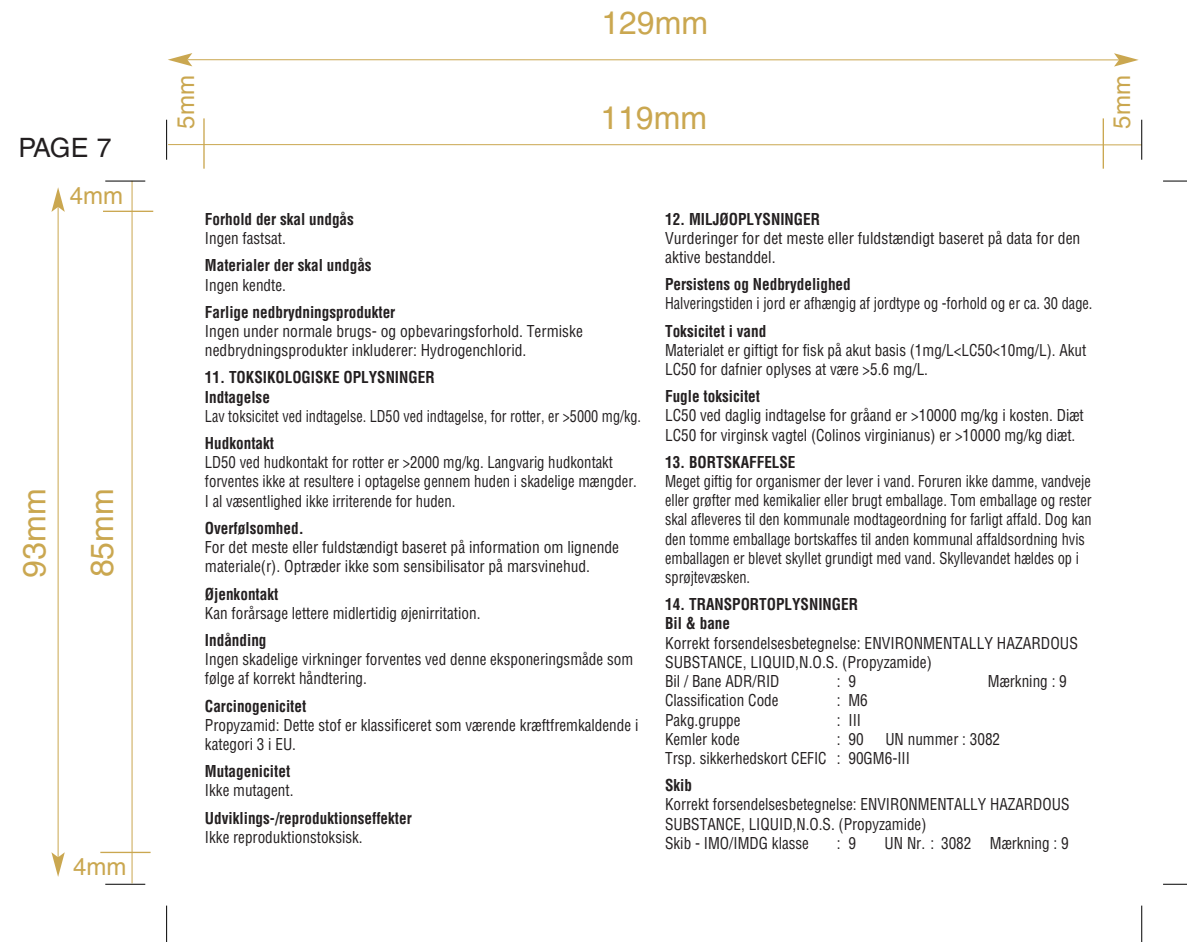

EU5554 - INNER PAGES AND PAGE GLUED TO BASE LABEL INPRINT ITALY

    Seven Worldwide Tel: (0044) 191 491777	Package MID : 199120/08 Trade Name : KERB 500 SC Country : DENMARK Region : NORDIC Size : 129x93mm Artwork Type : 3L INSEAL LEAFLET LABEL Label Support : LEAFLET LABEL	Specification : EU 5554 Standardisation Level : LEVEL 3 Printer : INPRINT ITALY Packing Location : MOZZANICA Level 70 Code : 00000000 AW Co-ordinator Code : EUNOR3 Operator Initials : BA	COLOUR REFERENCES Number of Colours used: 1 	QUALITY CHECK ☒ MANUAL ☐ DIGITAL PAGE ☐ DOCU PAGE
	SCP40781 Date: 12/10/05 Issue : B