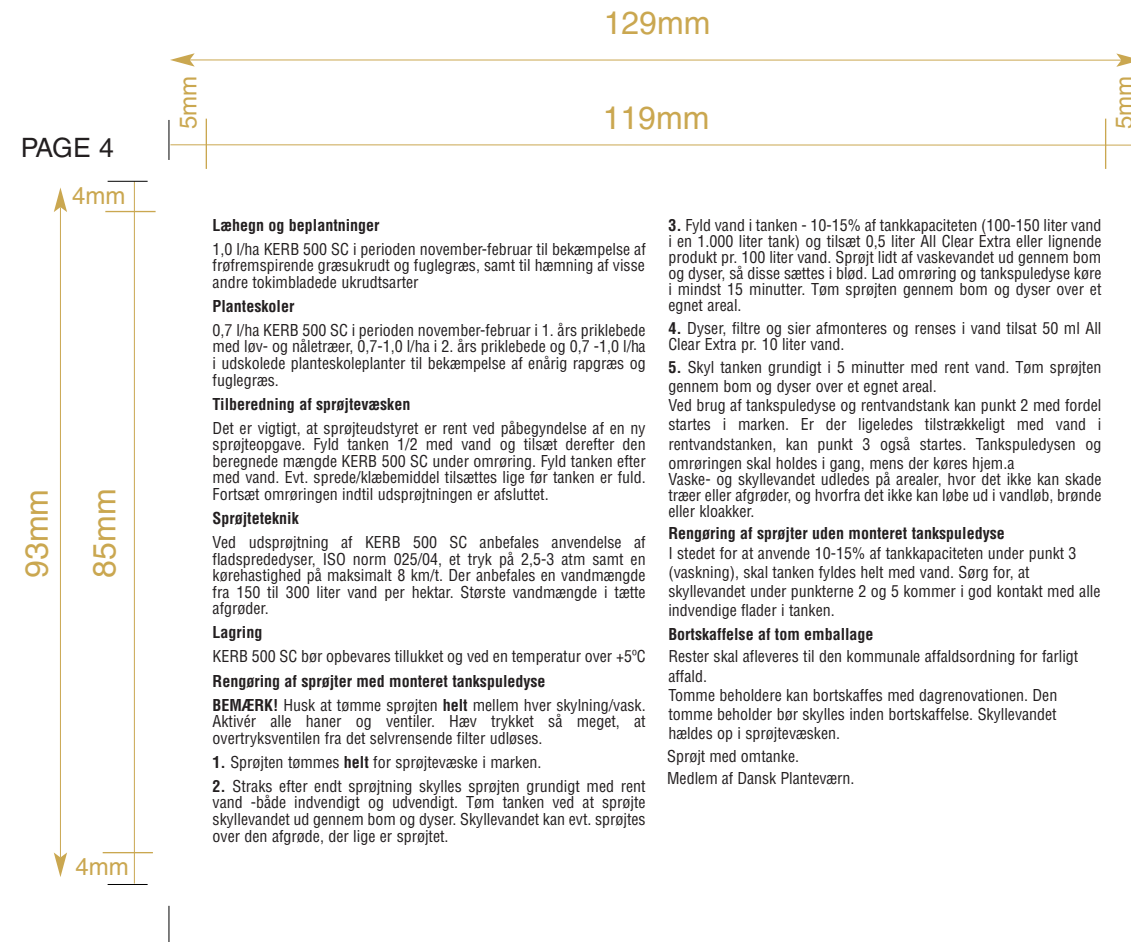

EU5554 - INNER PAGES AND PAGE GLUED TO BASE LABEL INPRINT ITALY

  seven Seven Worldwide Tel: (0044) 191 491777	Package MID : 199120/08 Trade Name : KERB 500 SC Country : DENMARK Region : NORDIC Size : 129x93mm Artwork Type : 3L INSEAL LEAFLET LABEL Label Support : LEAFLET LABEL	Specification : EU 5554 Standardisation Level : LEVEL 3 Printer : INPRINT ITALY Packing Location : MOZZANICA Level 70 Code : 00000000 AW Co-ordinator Code : EUNOR3 Operator Initials : BA	COLOUR REFERENCES Number of Colours used: 1 Process Black	QUALITY CHECK ☒ MANUAL ☐ DIGITAL PAGE ☐ DOCU PAGE
	SCP40781 Date: 12/10/05 Issue : B