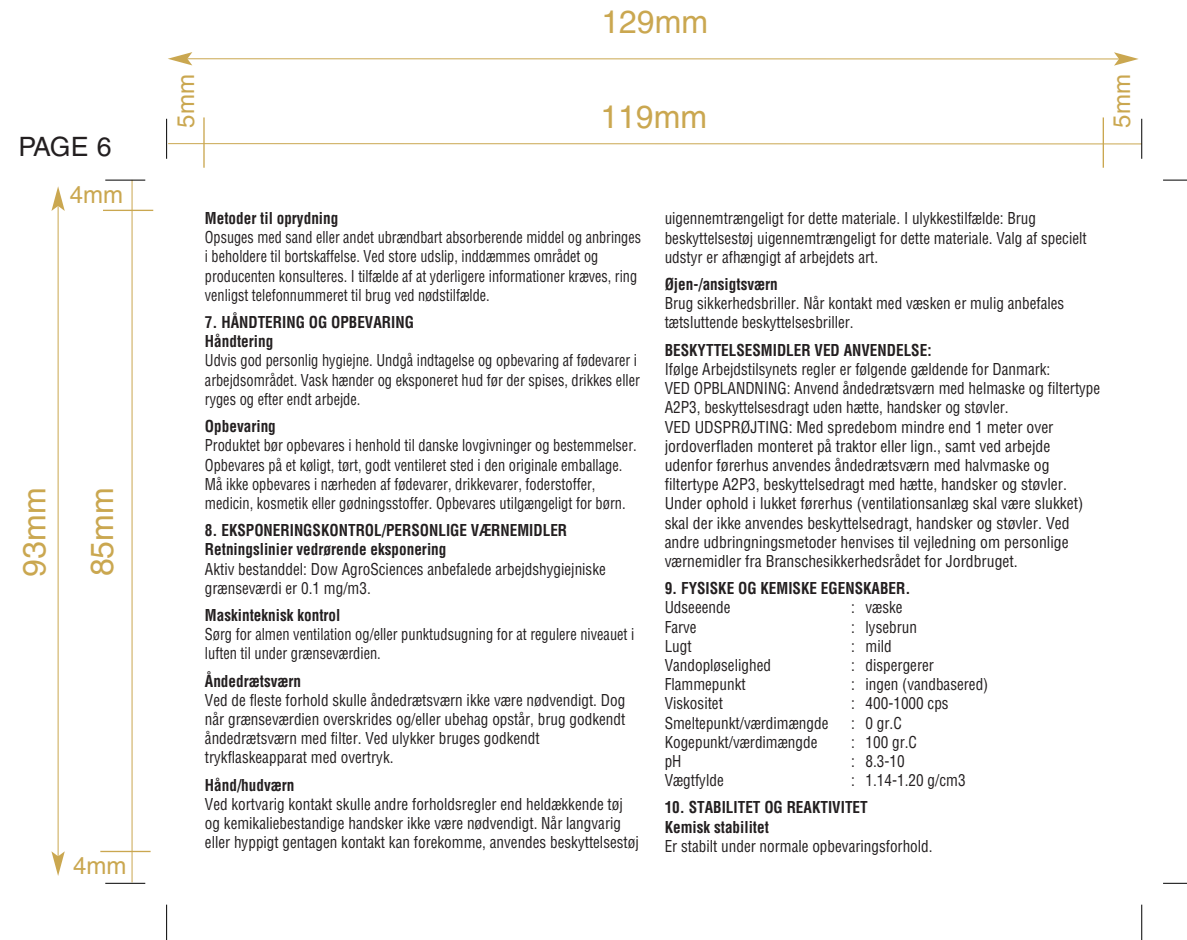

EU5554 - INNER PAGES AND PAGE GLUED TO BASE LABEL INPRINT ITALY

    Seven Worldwide Tel: (0044) 191 491777	Package MID : 199120/08 Trade Name : KERB 500 SC Country : DENMARK Region : NORDIC Size : 129x93mm Artwork Type : 3L INSEAL LEAFLET LABEL Label Support : LEAFLET LABEL	Specification : EU 5554 Standardisation Level : LEVEL 3 Printer : INPRINT ITALY Packing Location : MOZZANICA Level 70 Code : 00000000 AW Co-ordinator Code : EUNOR3 Operator Initials : BA	COLOUR REFERENCES Number of Colours used: 1 SCP40781 Date: 12/10/05 Issue : B	QUALITY CHECK ☒ MANUAL ☐ DIGITAL PAGE ☐ DOCU PAGE