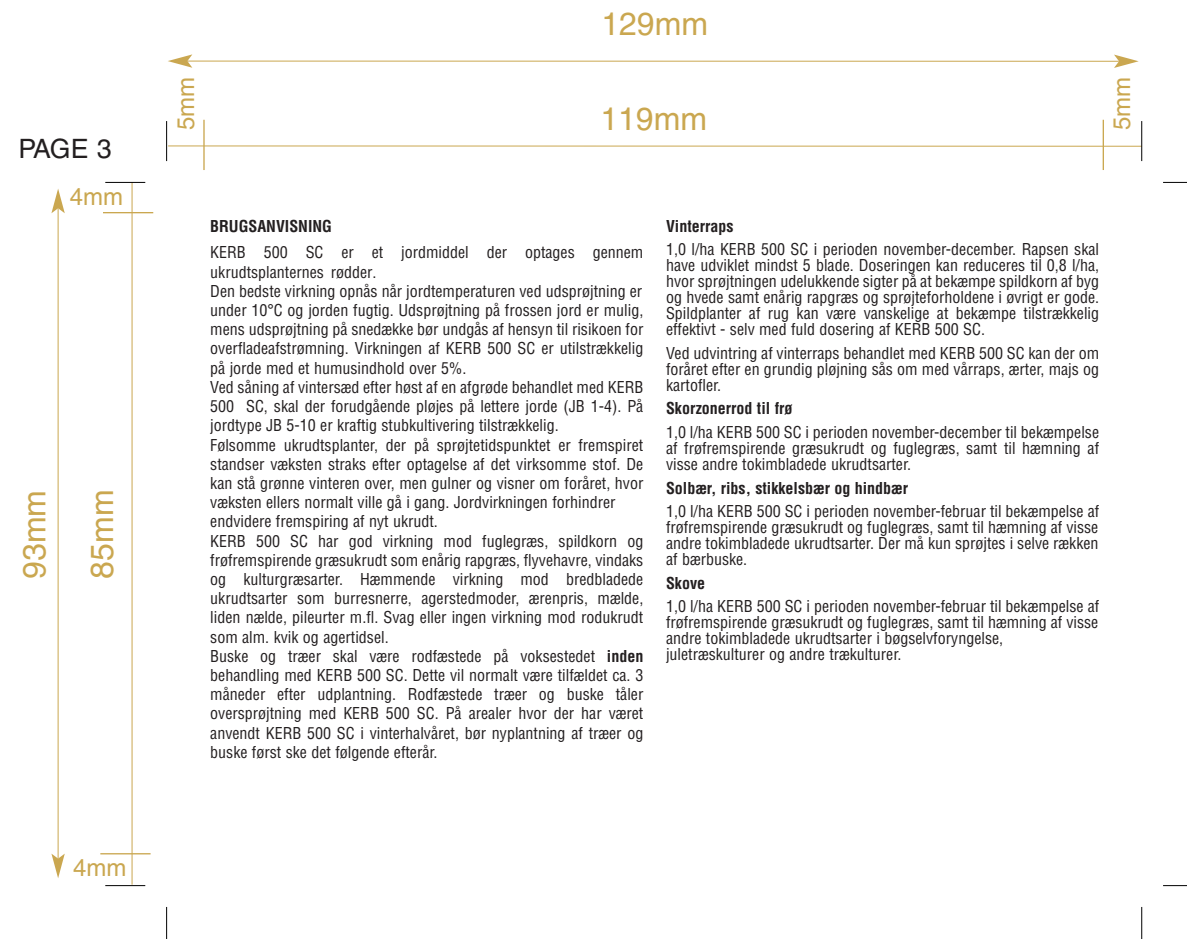

EU5554 - INNER PAGES AND PAGE GLUED TO BASE LABEL INPRINT ITALY

  seven Seven Worldwide Tel: (0044) 191 491777	Package MID : 199120/08 Trade Name : KERB 500 SC Country : DENMARK Region : NORDIC Size : 129x93mm Artwork Type : 3L INSEAL LEAFLET LABEL Label Support : LEAFLET LABEL	Specification : EU 5554 Standardisation Level : LEVEL 3 Printer : INPRINT ITALY Packing Location : MOZZANICA Level 70 Code : 00000000 AW Co-ordinator Code : EUNOR3 Operator Initials : BA	COLOUR REFERENCES Number of Colours used: 1 Process Black	QUALITY CHECK ☒ MANUAL ☐ DIGITAL PAGE ☐ DOCU PAGE
	SCP40781 Date: 12/10/05 Issue : B