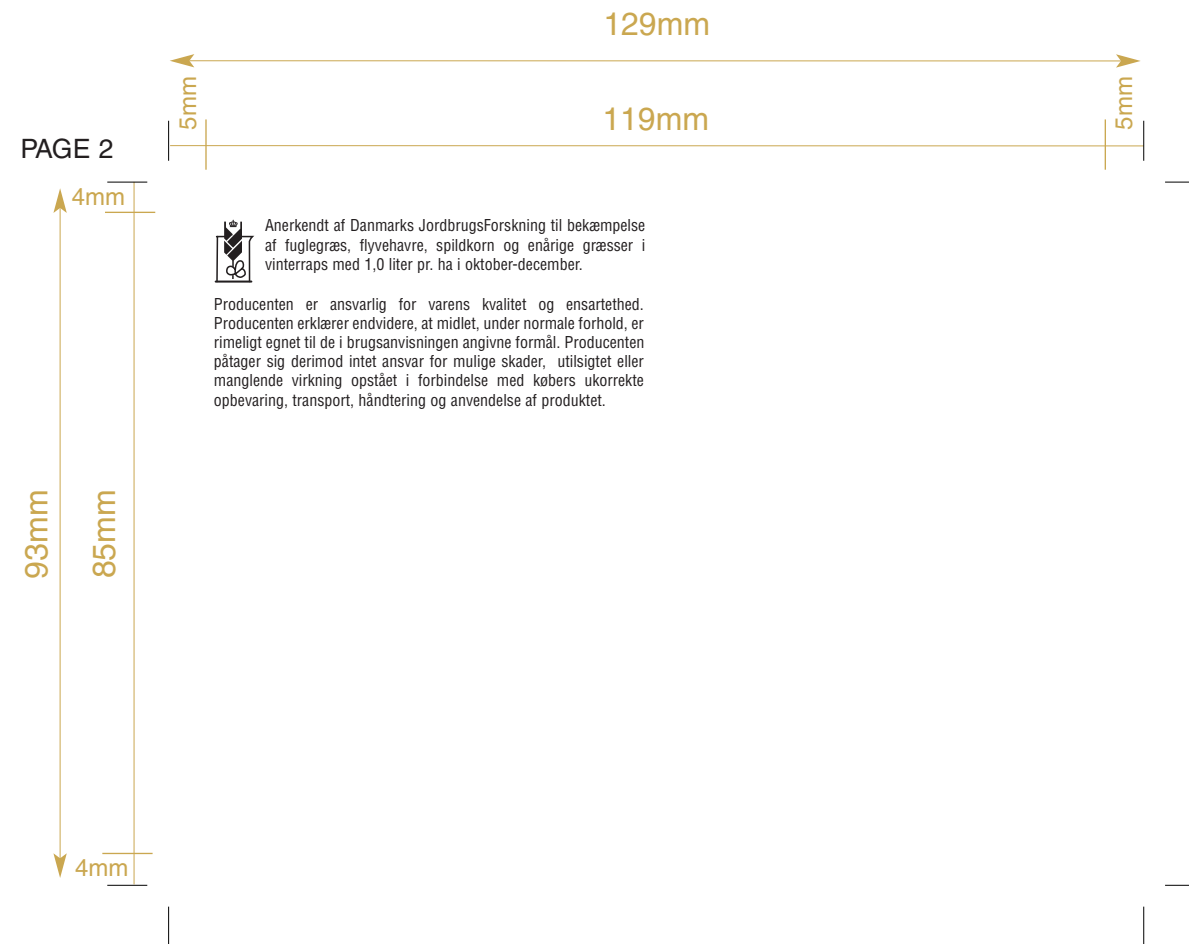

EU5554 - FRONT INPRINT ITALY

 seven Seven Worldwide Tel: (0044) 191 491777	Package MID : 199120/08 Trade Name : KERB 500 SC Country : DENMARK Region : NORDIC Size : 150x93mm Artwork Type : 3L INSEAL LEAFLET LABEL Label Support : LEAFLET LABEL	Specification : EU 5554 Standardisation Level : LEVEL 3 Printer : INPRINT ITALY Packing Location : MOZZANICA Level 70 Code : 00000000 AW Co-ordinator Code : EUNOR3 Operator Initials : BA	COLOUR REFERENCES Number of Colours used: 4 	QUALITY CHECK <input checked="" type="checkbox"/> MANUAL <input type="checkbox"/> DIGITAL PAGE <input type="checkbox"/> DOCU PAGE
	SCP40781 Date: 12/10/05 Issue : B			

EU5554 - INNER PAGES AND PAGE GLUED TO BASE LABEL INPRINT ITALY

	Package MID : 199120/08 Trade Name : KERB 500 SC Country : DENMARK Region : NORDIC	Specification : EU 5554 Standardisation Level : LEVEL 3 Printer : INPRINT ITALY Packing Location : MOZZANICA	COLOUR REFERENCES Number of Colours used: 1 <div style="background-color: black; color: white; padding: 2px; display: inline-block;">Process Black</div>	QUALITY CHECK <input checked="" type="checkbox"/> MANUAL <input type="checkbox"/> DIGITAL PAGE <input type="checkbox"/> DOCU PAGE
	Size : 129x93mm Artwork Type : 3L INSEAL LEAFLET LABEL Label Support : LEAFLET LABEL	Level 70 Code : 00000000 AW Co-ordinator Code : EUNOR3 Operator Initials : BA	SCP40781 Date: 12/10/05 Issue : B	