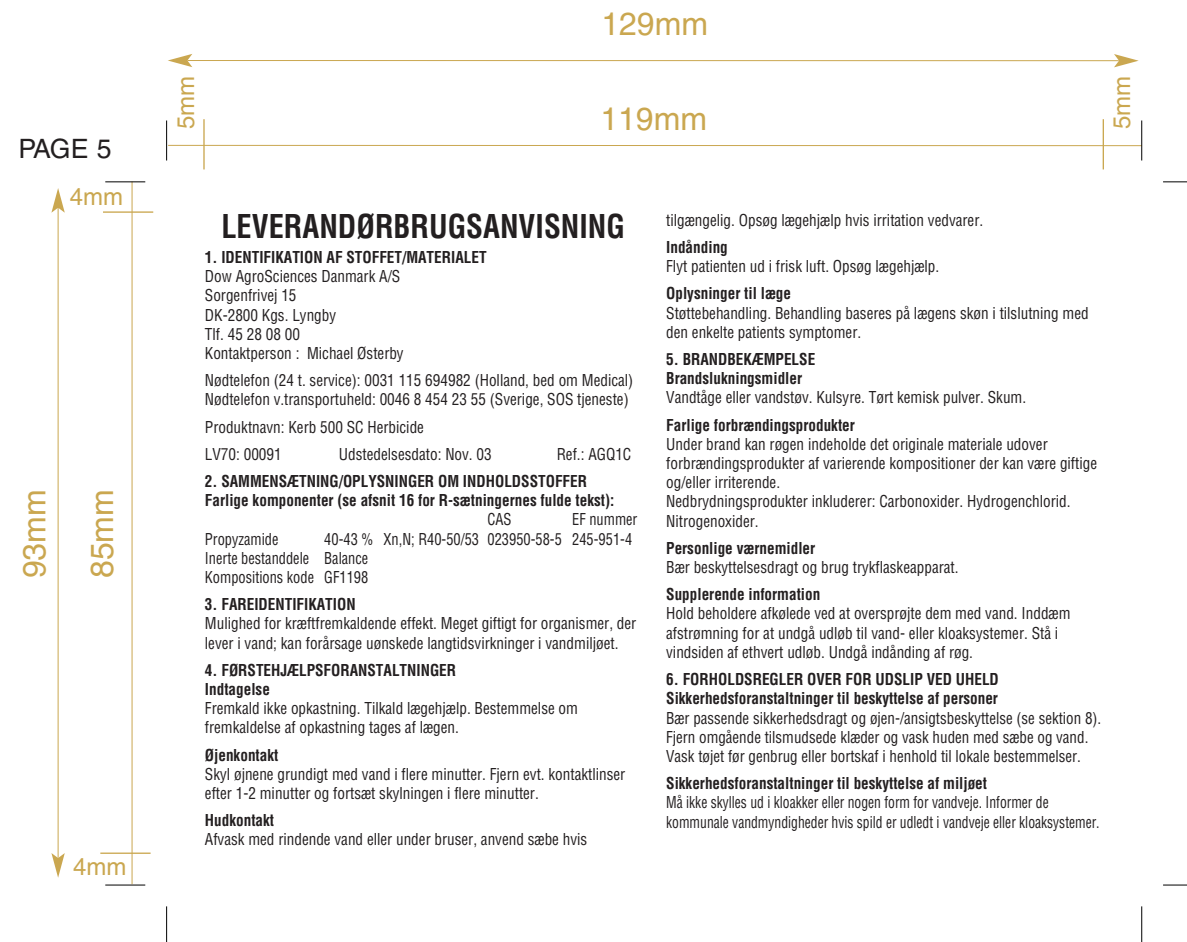

EU5554 - INNER PAGES AND PAGE GLUED TO BASE LABEL INPRINT ITALY

  seven Seven Worldwide Tel: (0044) 191 491777	Package MID : 199120/08 Trade Name : KERB 500 SC Country : DENMARK Region : NORDIC Size : 129x93mm Artwork Type : 3L INSEAL LEAFLET LABEL Label Support : LEAFLET LABEL	Specification : EU 5554 Standardisation Level : LEVEL 3 Printer : INPRINT ITALY Packing Location : MOZZANICA Level 70 Code : 00000000 AW Co-ordinator Code : EUNOR3 Operator Initials : BA	COLOUR REFERENCES Number of Colours used: 1 Process Black	QUALITY CHECK ☒ MANUAL ☐ DIGITAL PAGE ☐ DOCU PAGE
	SCP40781 Date: 12/10/05 Issue : B