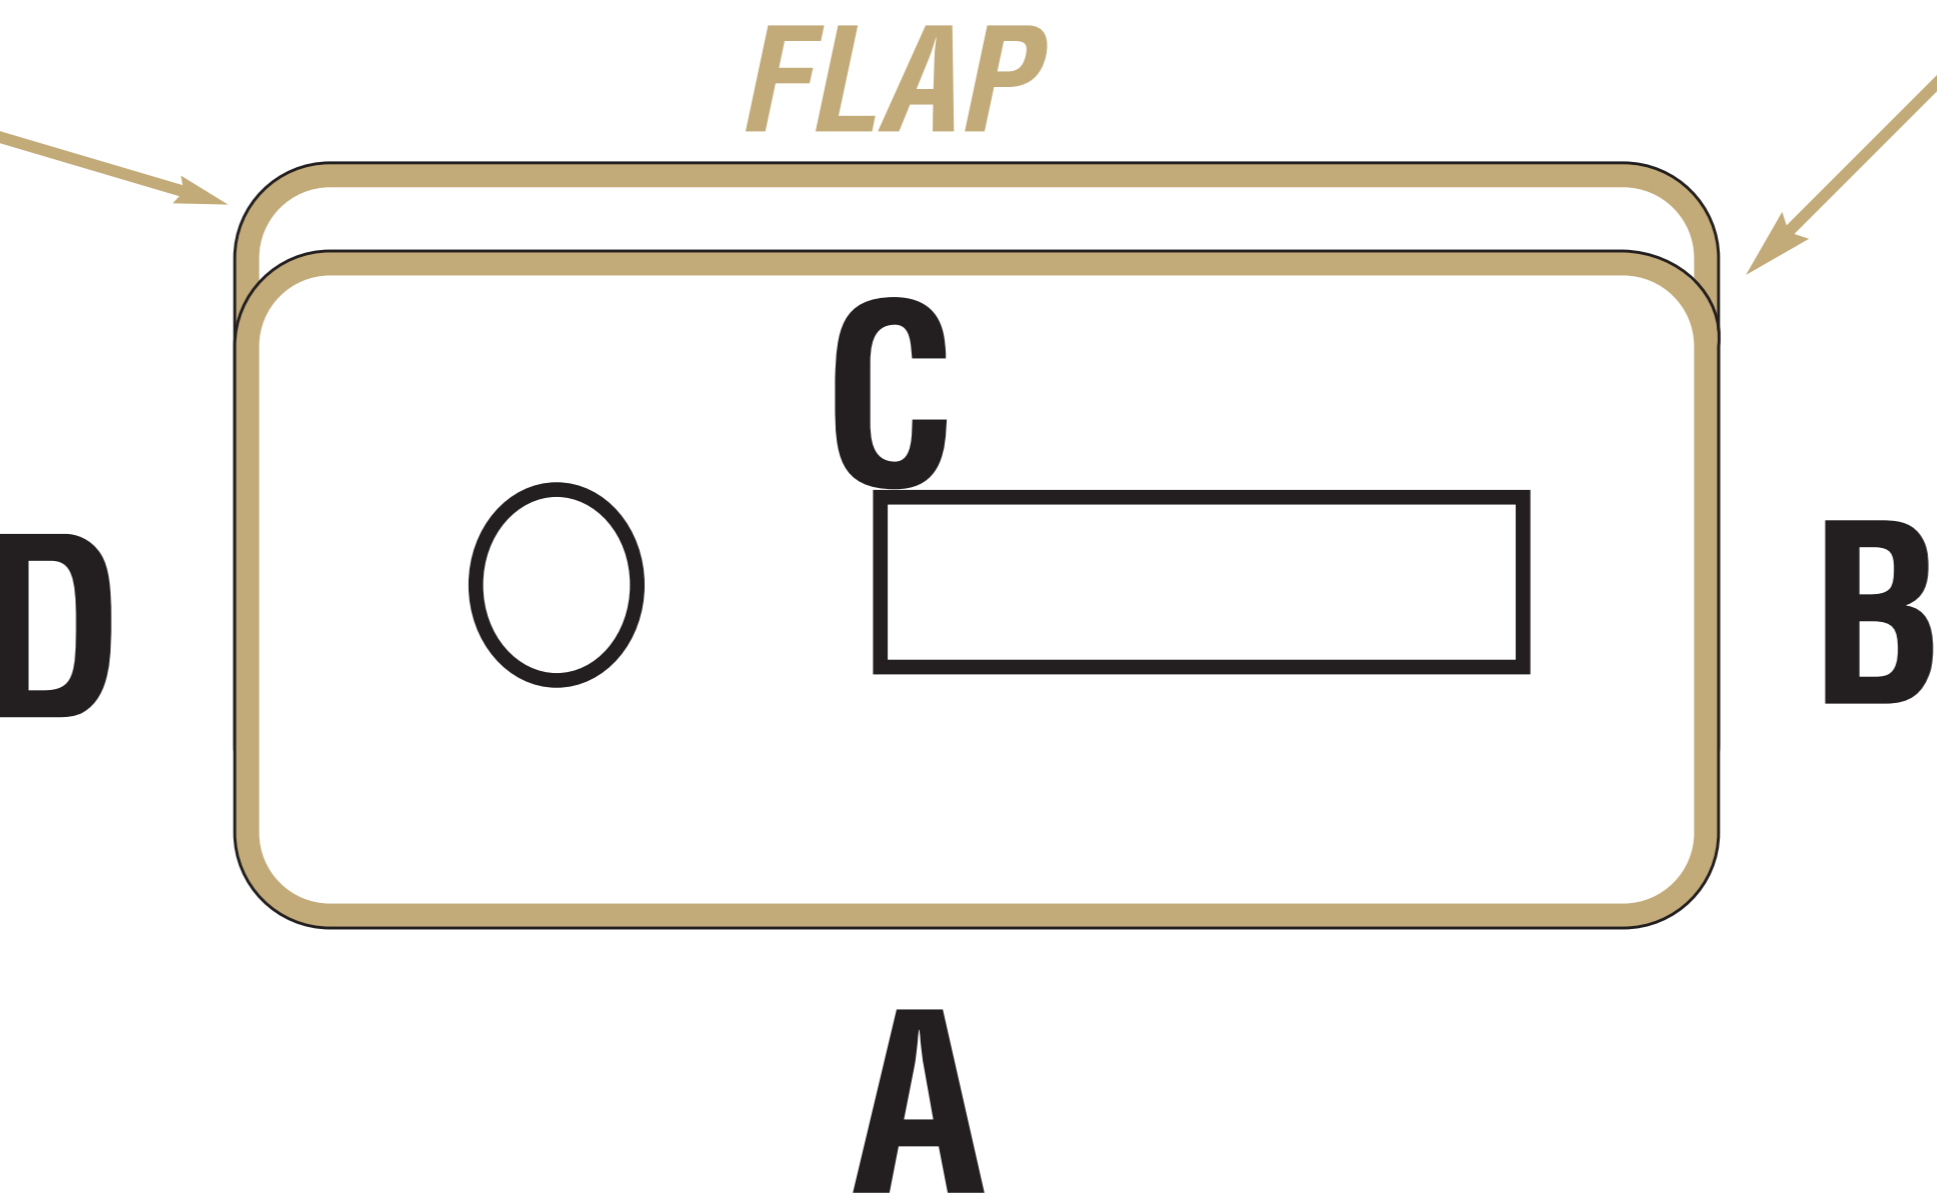

PEELABLE CLOSURE OF FLAP

AERIAL VIEW OF SLEEVE ON CAN

EU 420 Britton Decorative
20 Litre Sleeve with Flap. Print on flap visible on outside only (Panel E)
Flap can be peeled open at right to reveal Panel C

C

D

A

B

E

1184mm

20mm	210mm	25mm 25mm	162mm	25mm 25mm
20mm	20mm	20mm	170mm	20mm (15mm) 10mm

200mm
190mm

Avnevelsesområde	Behandling	Doering	Udvalgt	Behandlingsmetode
Overdele skåning	Kvik	2:25-3:0		
Skovbælt og hækbeholdninger		2:25-3:0		
Frugtplantage		2:25-4:0		
Andre træer		2:25-4:0		
Støvsætning af lastbiler		0:15 pr 100m		

Glyphomax 480

UKRUDTSMIDDEL

Nettoindhold: 20 liter

Avnevelsesområde	Behandling	Doering	Tidspunkt	Behandlingsmetode
Skovbælt og hækbeholdninger		2:25-3:0		
Frugtplantage		2:25-4:0		
Andre træer		2:25-4:0		
Støvsætning af lastbiler		0:15 pr 100m		

Package MID: 11086964 02
Trade Name: GLYPHOMAX 480
Country: DENMARK
Region: EUROPE
Size: 1184x200mm
Anvækst Type: 20L SLEEVE
Label Support: N/A

Specification: EU 420
Standardization Level: 6
Printer: BRITTON DECORATIVE
Packing Location: MOLZANCA
Level 70 Code: 00366235
Operator Initials: KY

COLOUR REFERENCES
Number of Colours used: 3

Black	Yellow	Cyan
Red	Magenta	Blue

Tel: (664) 391 001777